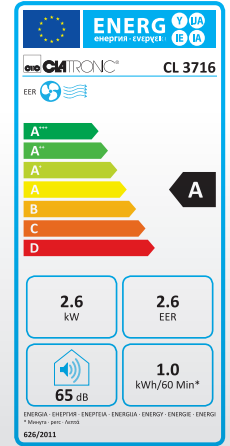

Free app over:

Additional app functions:

- Timer
- Sleep mode
- Fan speed
- Smart functions

Cooling capacity:
9000 BTU

Air recirculation:
up to 400 m³/h

Smartphone not included

NEW! Air conditioning unit
CL 3716

Productvideo

- WiFi control – easily in a home wireless or via the Internet on the go
- Additional functions via smartphone and tablet PC*) by free download a separate app**) via available on the App Store / Google play
- Additional app functions:
 - Programmable timer (to the minute)
 - Sleep mode
 - Fan speed
 - Smart functions
- Sensor touch panel
 - 24-hour timer
 - Fan with 2 speed levels
 - Adjustable air flaps
 - LED display (temperature and timer)
 - 3 in 1 – cooling, dehumidifying, ventilating
 - 2 filters (removable)

- Cooling capacity: 9000 BTU
- Coolant: R 290
- Air recirculation: up to 400 m³/h
- Sound level: 65 dB(A)
- Energy efficiency class A
- 4 easy-running rollers for easy transport
- Incl. infrared remote control (incl. batteries)
- Incl. 1.5 m exhaust hose and window kit
- Cord storage
- 220–240 V, 50 Hz, 780 W
- W x H x D approx. 354 x 698 x 338 mm

Available on Google play

Color: Black/White
 Article no.: 263 887
 Article EAN-Code: 4 006 160 638 875

PU: 1
 20"/40"/HQ Container: xxx / xxx / xxx

Dimensions (approx. W x H x D) and weight
 Unit: 354 x 698 x 338 mm; 22 kg
 Box: 400 x 868 x 400 mm